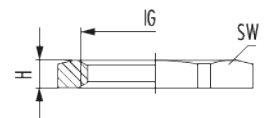

Locknut GM-Ms

Item number 1161130001

Technical data

Material	Nickel-plated brass
Variant	PG
Internal thread (IG)	PG 13,5
Height (H)	3 mm
Wrench size (SW)	23 mm

Locknut GM-Ms

Item number 1161130001

Commercial data